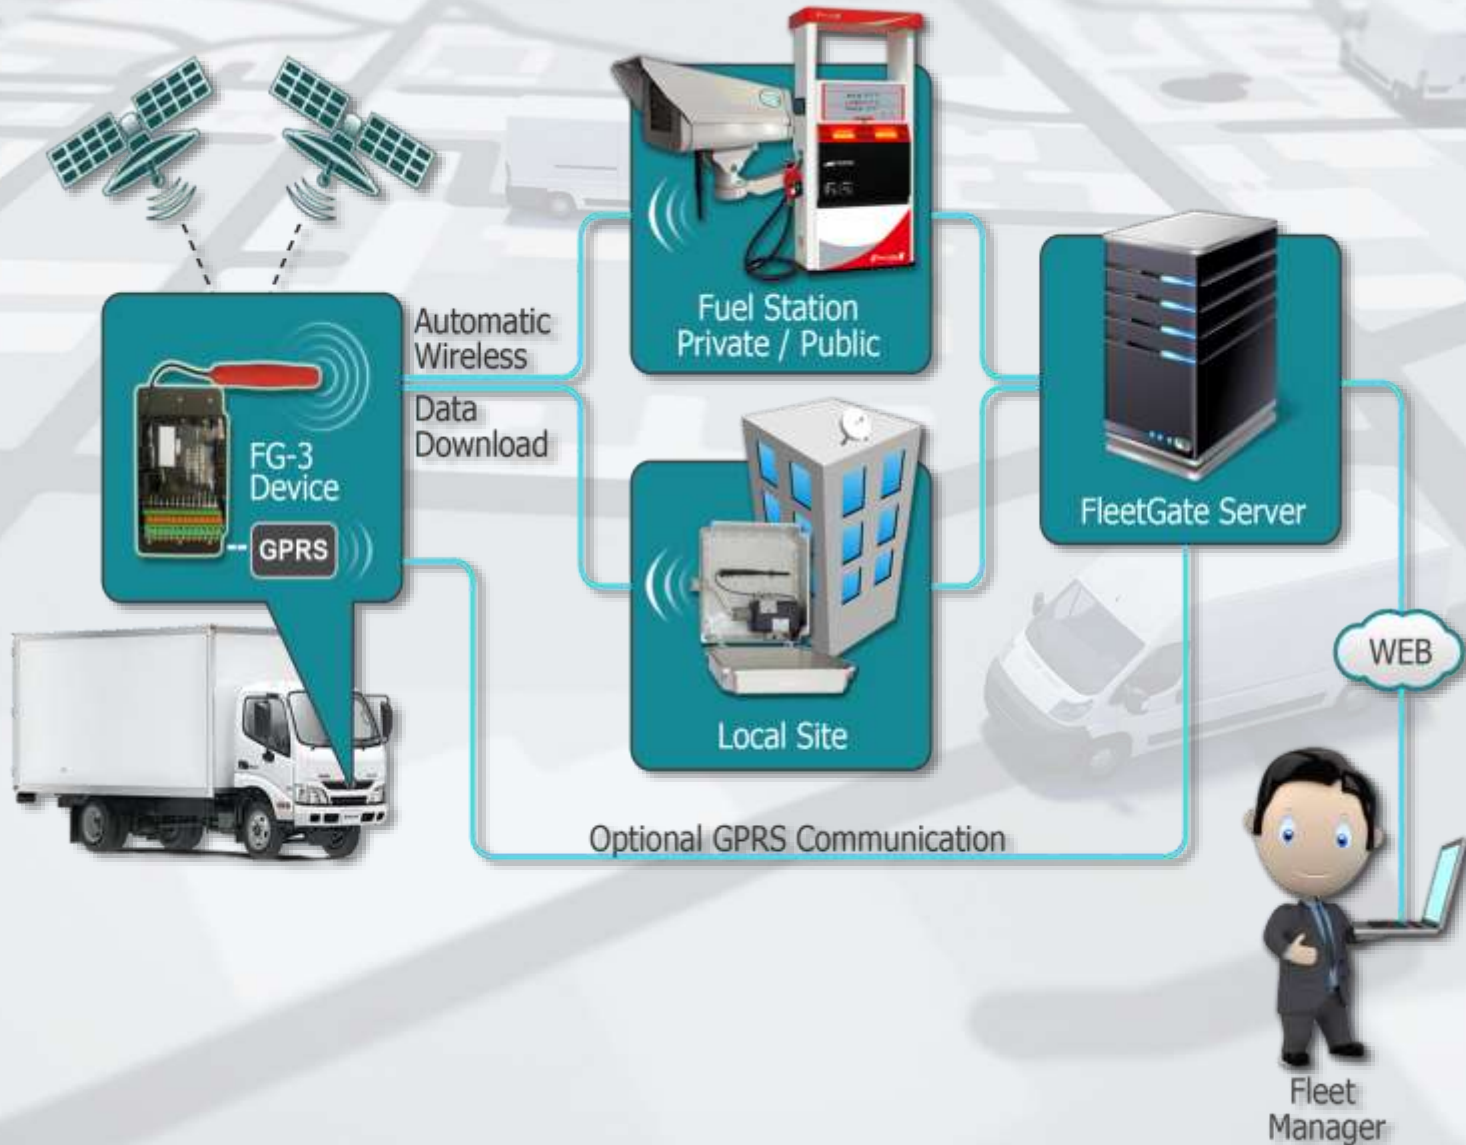

Fleet Management **Solutions**

SPIRE
Security Solutions

Features

- Fleet management:
 - Budget limitations
 - Vehicle access control
- Modular platform collecting data on car driver and fleet
- Full CAN bus connection (J1708, J1939, OBDII J2284)
- Working either stand-alone or as part of our fleet solution
- Modular web based Software

Full features list

- Km reading (CAN bus or pulse odometer) (additional to onsite data download)
- Fuel consumption management
- Fault code indication (CAN bus)
- Measurements (CAN bus)
- Automatic refueling
- Off-line data download (at the site or at the home-based station)
- Driver identification (Dallas reader)
- Immobilizer (by Dallas and or keypad)
- Third party interface option
- GPRS data transmission
- GPS (off-line location indicator)
- Basic driver behavior monitoring (usage, behavior)
- TPM Interface (Tire pressure)
- Trip logger
- Excel import/export
- Data down-load report
- Vehicle Trip/usage
- Tire pressure report

Web interface vehicle route on the map

Accident & Infringement

Registration/Renewal

Insurance Details

Vehicle Documents

Fuel Management

Service & Repairing

Notification & Alert System

Vehicle & Driver Allocation

Reports

GPS Tracking

Location-based service (LBS)

Dashboard

Fuel Consumption

Car Group

Alerts