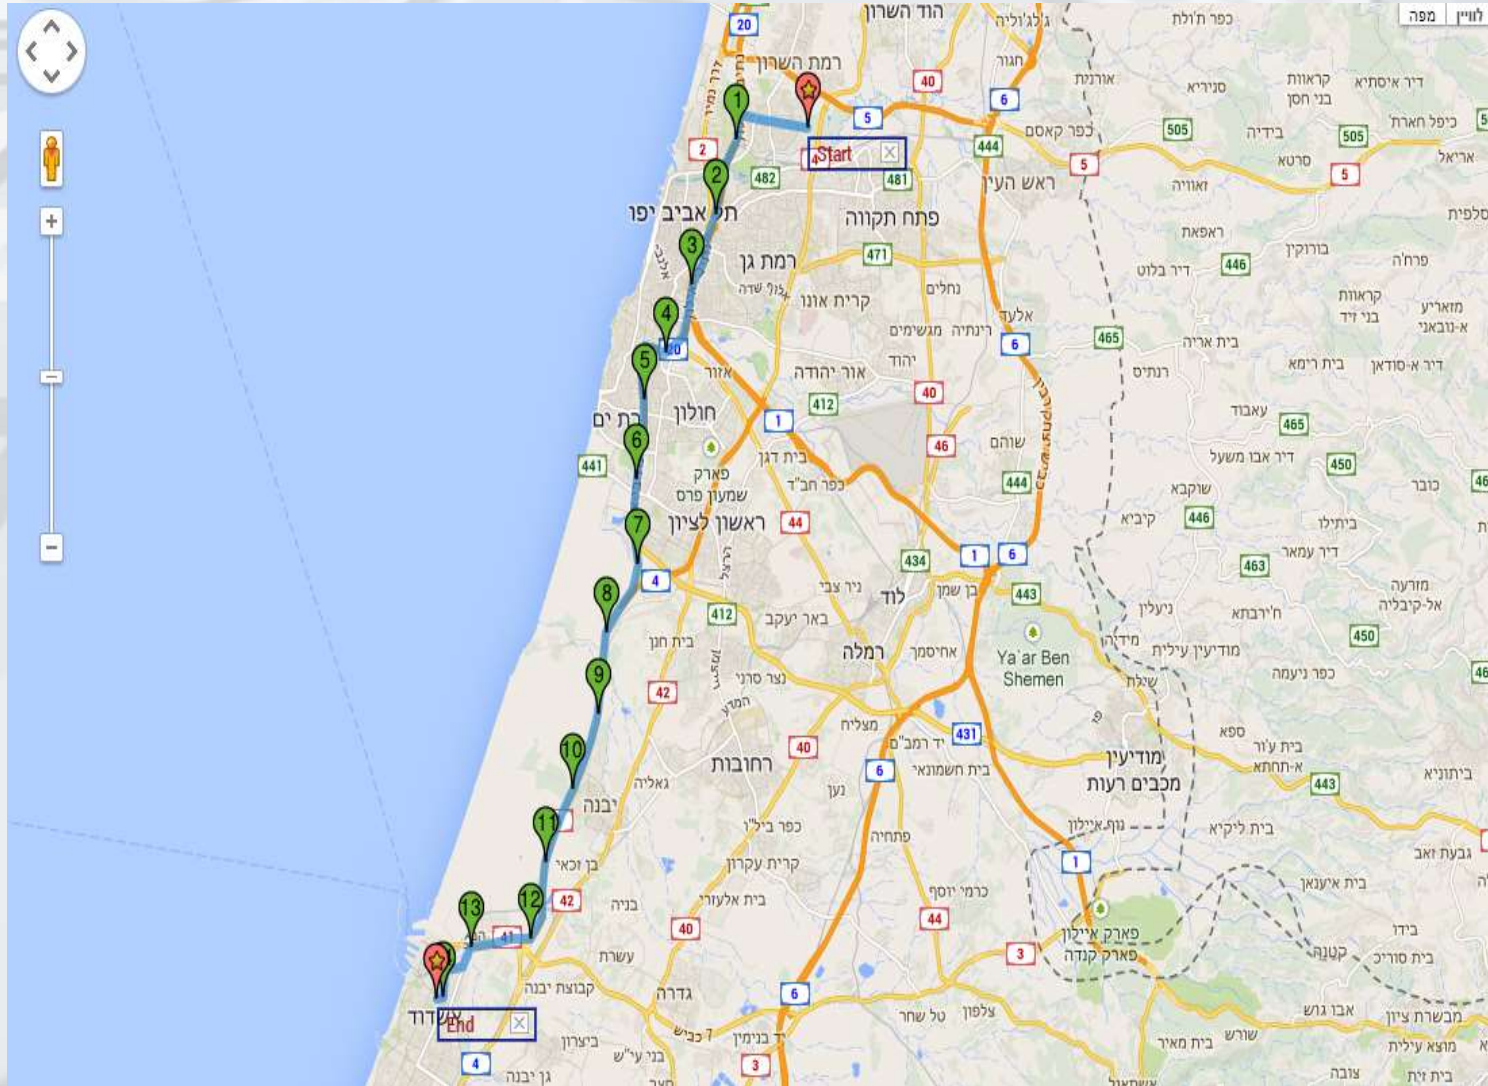

Web interface vehicle route on the map