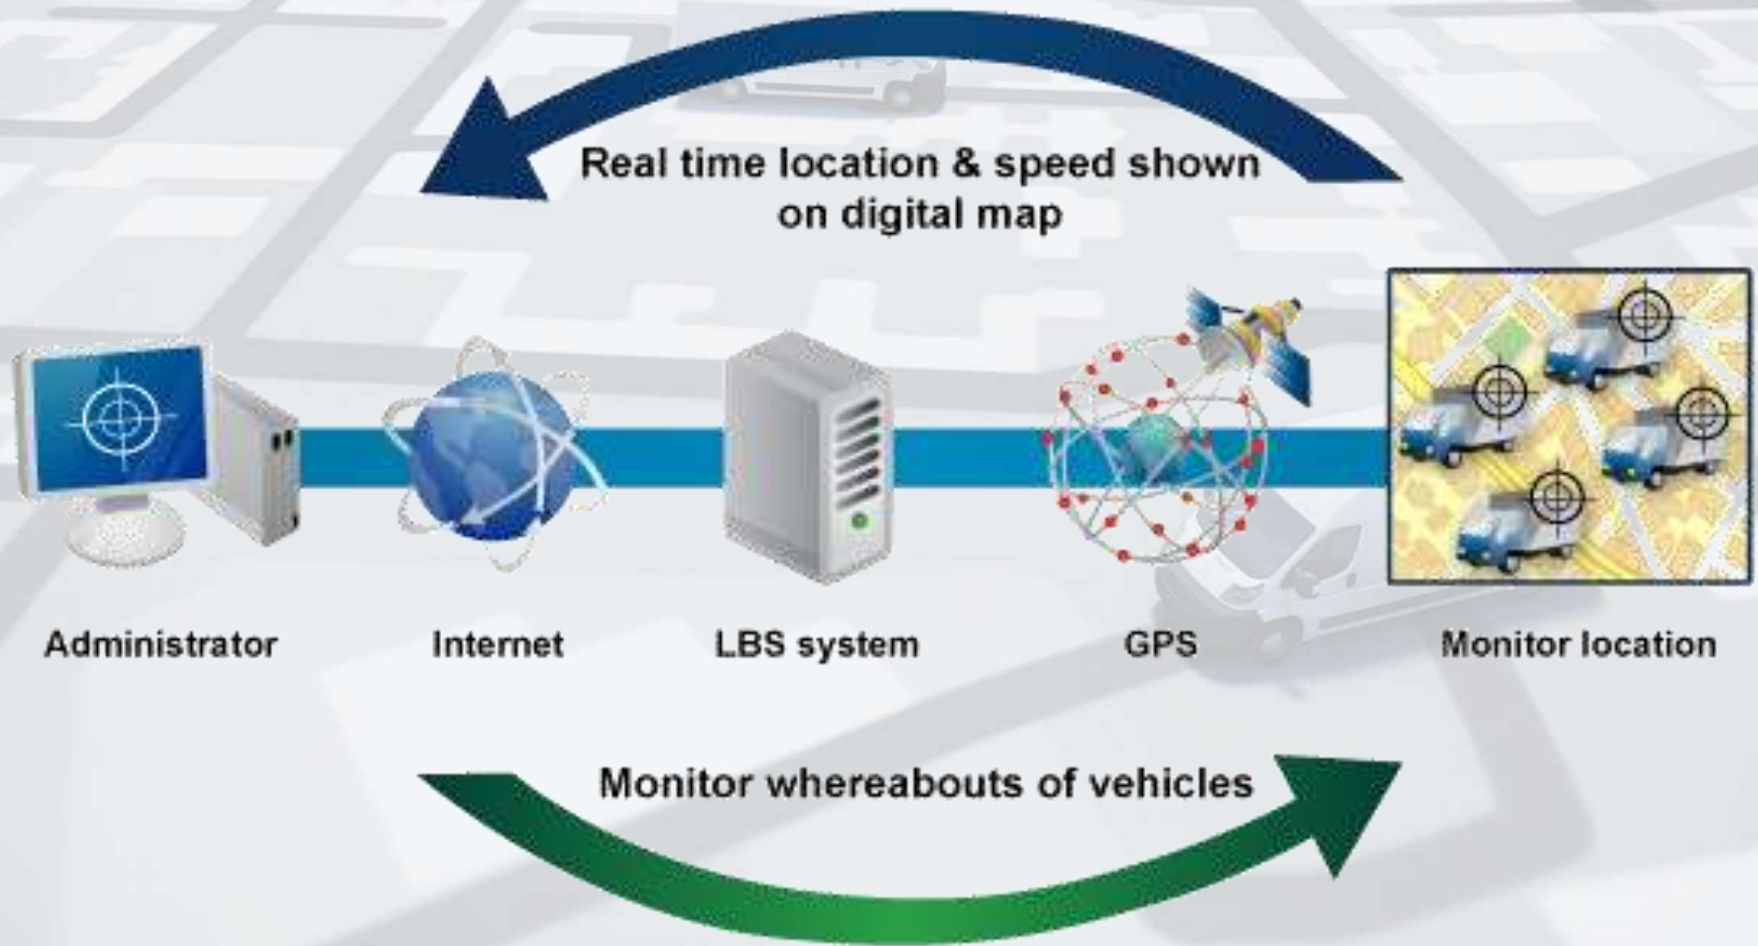

Fleet Management **Solutions**

SPIRE
Security Solutions

Features

- Fleet management:
 - Budget limitations
 - Vehicle access control
- Modular platform collecting data on car driver and fleet
- Full CAN bus connection (J1708, J1939, OBDII J2284)
- Working either stand-alone or as part of our fleet solution
- Modular web based Software

Full features list

- Km reading (CAN bus or pulse odometer) (additional to onsite data download)
- Fuel consumption management
- Fault code indication (CAN bus)
- Measurements (CAN bus)
- Automatic refueling
- Off-line data download (at the site or at the home-based station)
- Driver identification (Dallas reader)
- Immobilizer (by Dallas and or keypad)
- Third party interface option
- GPRS data transmission
- GPS (off-line location indicator)
- Basic driver behavior monitoring (usage, behavior)
- TPM Interface (Tire pressure)
- Trip logger
- Excel import/export
- Data down-load report
- Vehicle Trip/usage
- Tire pressure report

Web interface vehicle route on the map

Accident & Infringement

Registration/Renewal

Insurance Details

Vehicle Documents

Fuel Management

Service & Repairing

Notification & Alert System

Vehicle & Driver Allocation

Reports

GPS Tracking

Location-based service (LBS)

Dashboard

Fuel Consumption

Car Group

Alerts